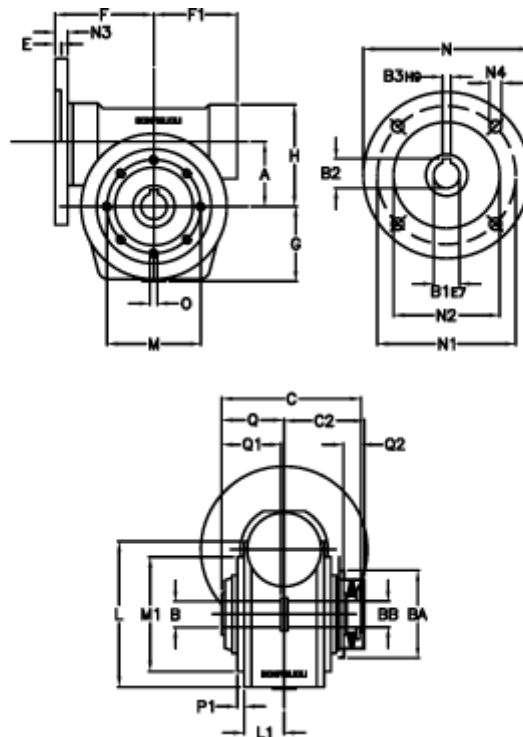

Article number: 390204407072316

Description: Worm Gear with Torque Limiter  
VF 44-L1-P-70-P63B14

## Measures

|            |                               |           |          |
|------------|-------------------------------|-----------|----------|
| a = 44.60  | C2 = 48                       | L1 = 35.0 | O = M6x8 |
| B = 18     | Description = VF 44P-xx-63B14 | m = 65    | P1 = 2.0 |
| B1 E7 = 11 | E = 2.0                       | M1 = 50   | Q = 32.0 |
| B2 = 12.8  | F = 65                        | N = 90    | Q1 = 32  |
| B3 H9 = 4  | F1 = 54                       | N1 = 75   | Q2 = 12  |
| BA = 40    | g = 51                        | N2 = 60   |          |
| BB H7 = 11 | H = 71.0                      | N3 = 8.0  |          |
| C = 79     | L = 80.0                      | N4 = 5,5  |          |